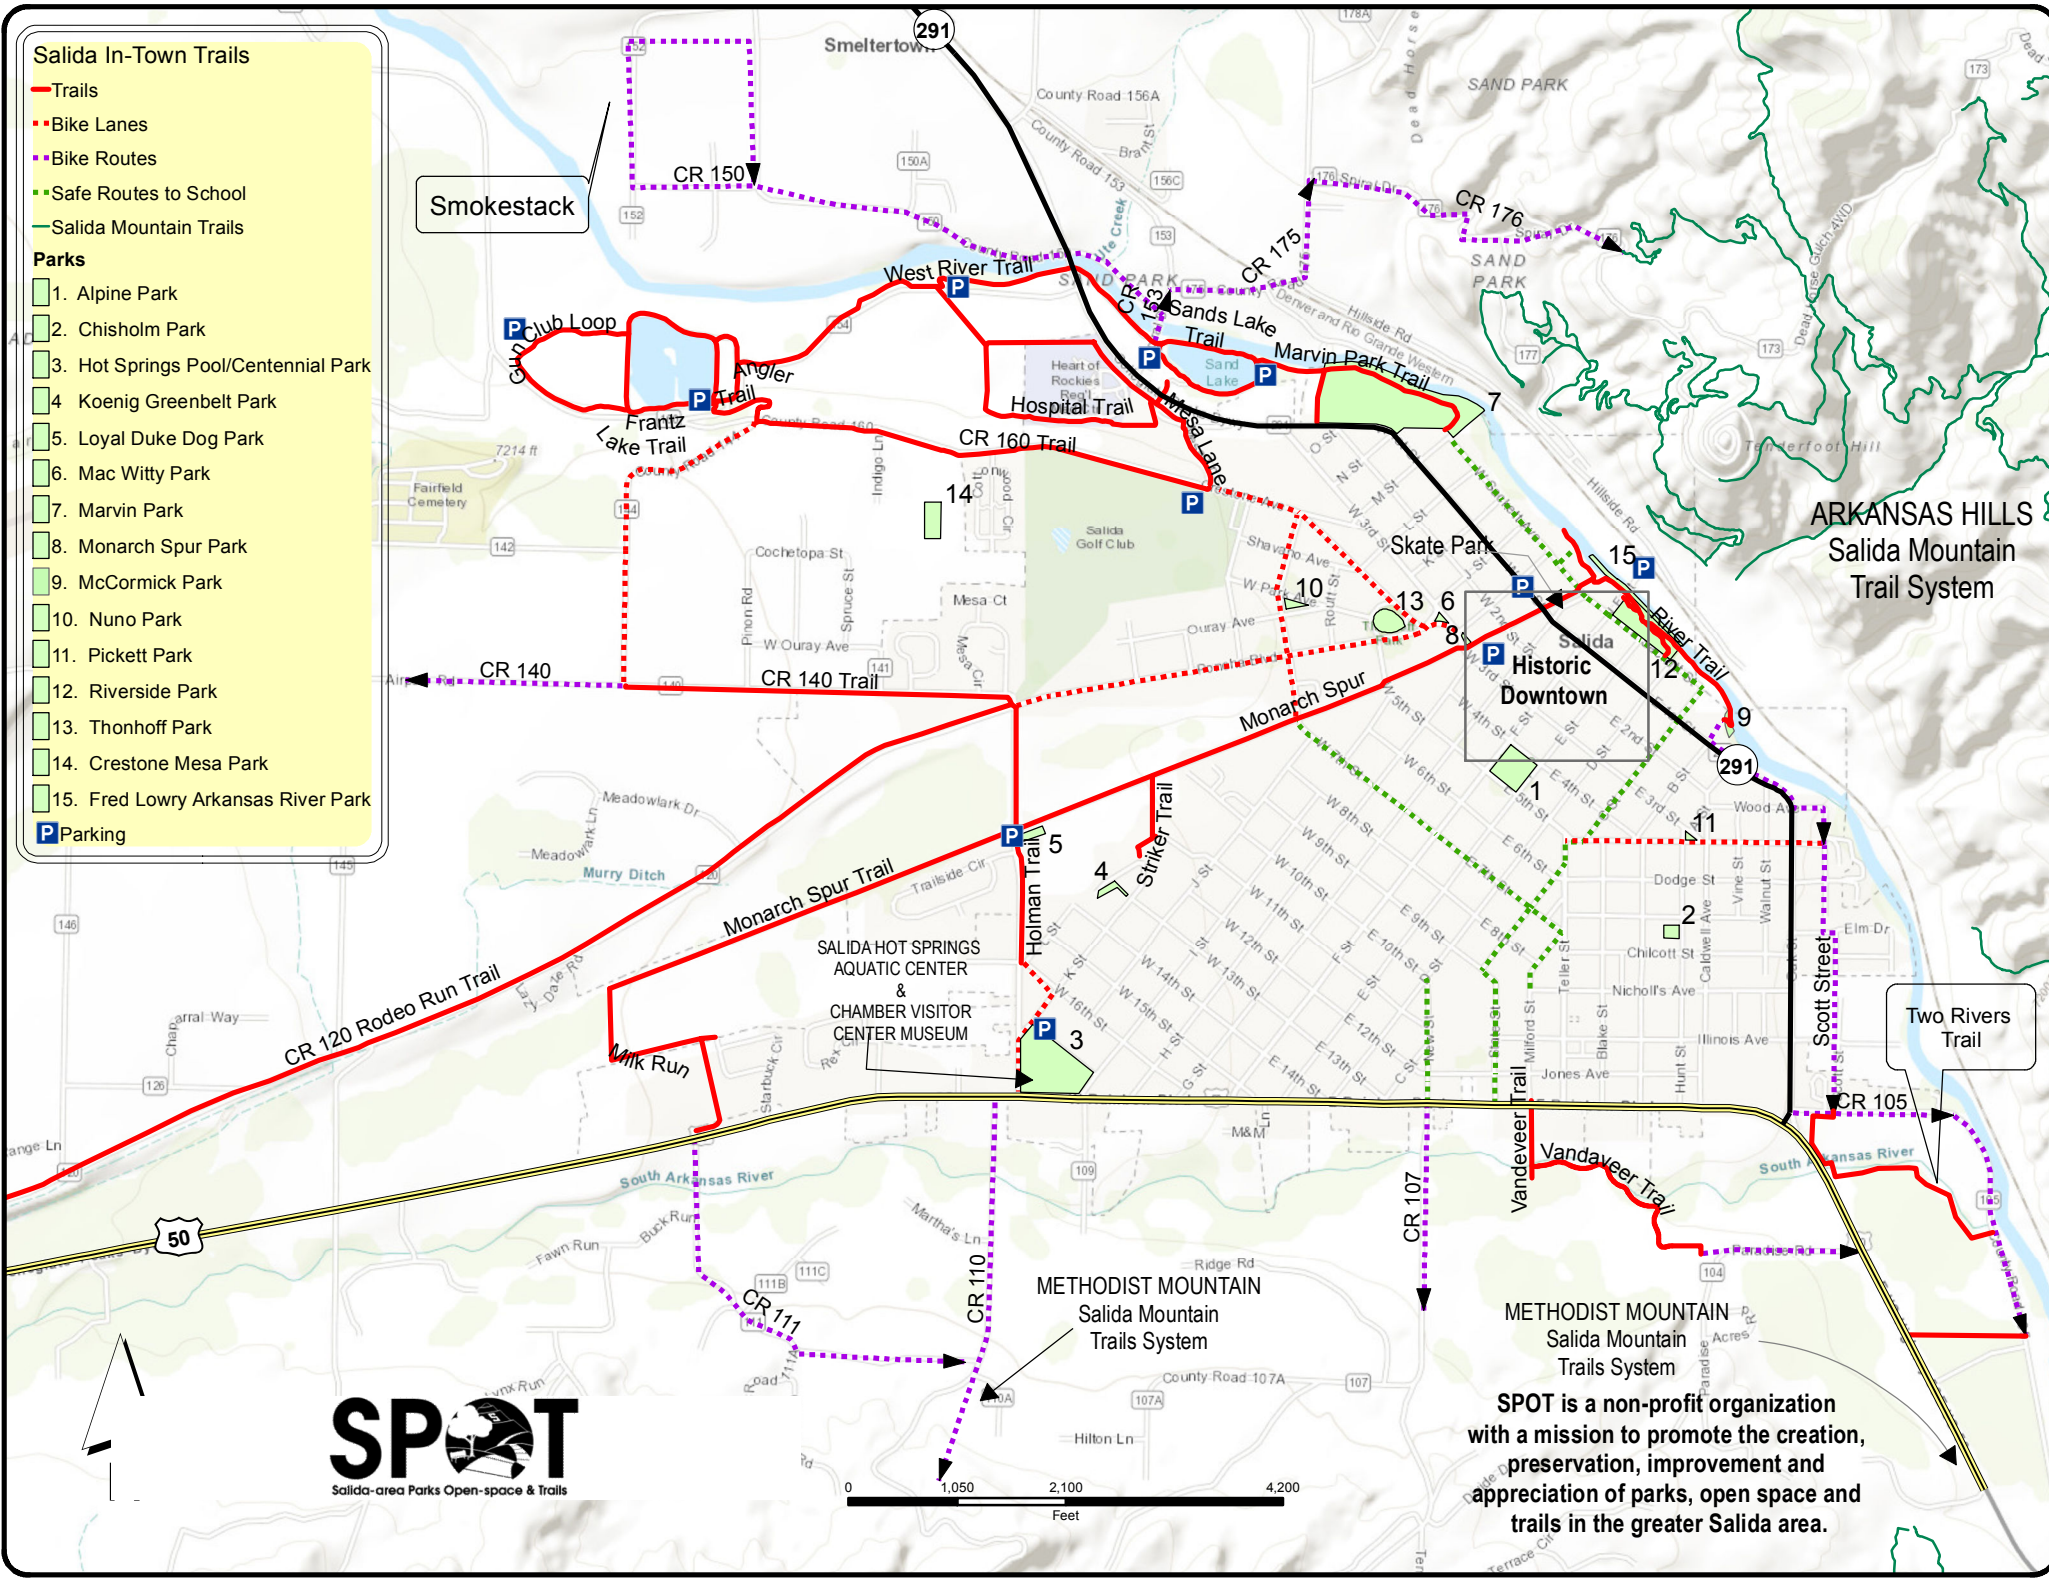

Salida In-Town Trails

- Trails
- · - Bike Lanes
- · - Bike Routes
- · - Safe Routes to School
- Salida Mountain Trails

Parks

1. Alpine Park
 2. Chisholm Park
 3. Hot Springs Pool/Centennial Park
 4. Koenig Greenbelt Park
 5. Loyal Duke Dog Park
 6. Mac Witty Park
 7. Marvin Park
 8. Monarch Spur Park
 9. McCormick Park
 10. Nuno Park
 11. Pickett Park
 12. Riverside Park
 13. Thonhoff Park
 14. Crestone Mesa Park
 15. Fred Lowry Arkansas River Park
- P** Parking

Smokestack

Two Rivers Trail

0 1,050 2,100 4,200
Feet

SPOT is a non-profit organization with a mission to promote the creation, preservation, improvement and appreciation of parks, open space and trails in the greater Salida area.